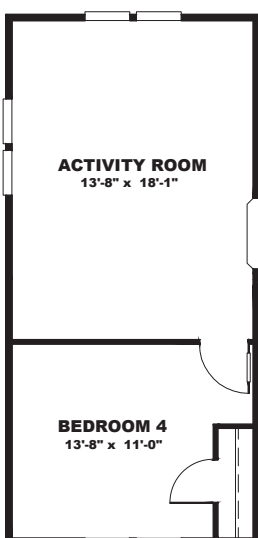

MANOR HILL COLLECTION

SMH32743AH

CHARLESTON

32 X 74 | 2220 SQ. FT. | 3 BEDROOM 2 BATHROOM

MANOR HILL

COLLECTION

PLAN OPTIONS

HOME THEATER OPT 1

HOME THEATER OPT 2

PORCH OPT 1

PORCH OPT 2

MASTER SUITE #2

ACTIVITY ROOM OPT 1

ACTIVITY ROOM OPT 2

ACTIVITY ROOM OPT 3

OPT HOBBY ROOM

OPT. 5TH BED IPO B
1/2 ACTIVITY ROOM OPTS

MANOR HILL

COLLECTION

PLAN OPTIONS

MASTER BATH OPT #1

MASTER BATH OPT #2

UTILITY ROOM OPT 3

OPT 72" SHOWER