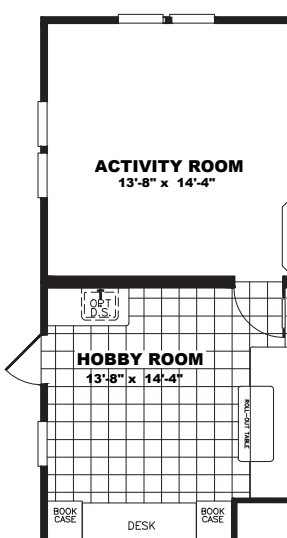

MANOR HILL COLLECTION

SMH32743AH

CHARLESTON

32 X 74 | 2220 SQ. FT. | 3 BEDROOM 2 BATHROOM

MANOR HILL

COLLECTION

PLAN OPTIONS

HOME THEATER OPT 1

HOME THEATER OPT 2

PORCH OPT 1

PORCH OPT 2

MASTER SUITE #2

ACTIVITY ROOM OPT 1

ACTIVITY ROOM OPT 2

ACTIVITY ROOM OPT 3

OPT HOBBY ROOM

OPT. 5TH BED IPO B
1/2 ACTIVITY ROOM OPTS

MANOR HILL

COLLECTION

PLAN OPTIONS

MASTER BATH OPT #1

MASTER BATH OPT #2

UTILITY ROOM OPT 3

OPT 72" SHOWER