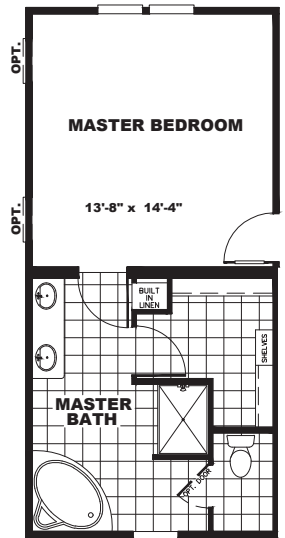

MANOR HILL COLLECTION

SMH32743AH

CHARLESTON

32 X 74 | 2220 SQ. FT. | 3 BEDROOM 2 BATHROOM

MANOR HILL

COLLECTION

PLAN OPTIONS

HOME THEATER OPT 1

HOME THEATER OPT 2

PORCH OPT 1

PORCH OPT 2

MASTER SUITE #2

ACTIVITY ROOM OPT 1

ACTIVITY ROOM OPT 2

ACTIVITY ROOM OPT 3

OPT HOBBY ROOM

OPT. 5TH BED IPO B
1/2 ACTIVITY ROOM OPTS

MANOR HILL

COLLECTION

PLAN OPTIONS

MASTER BATH OPT #1

MASTER BATH OPT #2

UTILITY ROOM OPT 3

OPT 72" SHOWER