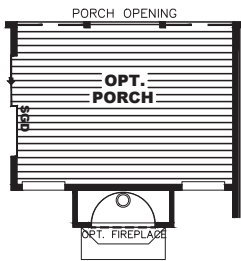

OPT. 5TH BED IPO B
1/2 ACTIVITY ROOM OPTS

MANOR HILL

COLLECTION

PLAN OPTIONS

MASTER BATH OPT #1

MASTER BATH OPT #2

UTILITY ROOM OPT 3

OPT 72" SHOWER