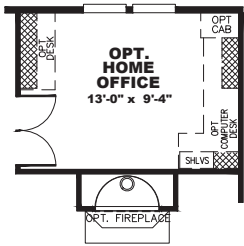

MANOR HILL COLLECTION

SMH32743AH

CHARLESTON

32 X 74 | 2220 SQ. FT. | 3 BEDROOM 2 BATHROOM

MANOR HILL

COLLECTION

PLAN OPTIONS

HOME THEATER OPT 1

HOME THEATER OPT 2

PORCH OPT 1

PORCH OPT 2

MASTER SUITE #2

ACTIVITY ROOM OPT 1

ACTIVITY ROOM OPT 2

ACTIVITY ROOM OPT 3

OPT HOBBY ROOM

OPT. 5TH BED IPO B
1/2 ACTIVITY ROOM OPTS

MANOR HILL

COLLECTION

PLAN OPTIONS

MASTER BATH OPT #1

MASTER BATH OPT #2

UTILITY ROOM OPT 3

OPT 72" SHOWER