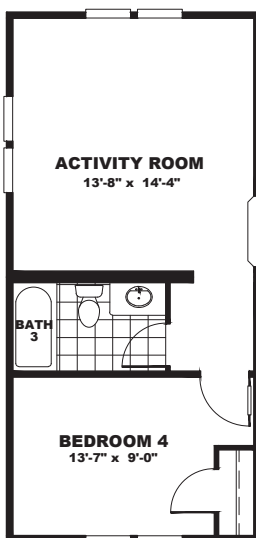

MANOR HILL COLLECTION

SMH32743AH

CHARLESTON

32 X 74 | 2220 SQ. FT. | 3 BEDROOM 2 BATHROOM

MANOR HILL

COLLECTION

PLAN OPTIONS

HOME THEATER OPT 1

HOME THEATER OPT 2

PORCH OPT 1

PORCH OPT 2

MASTER SUITE #2

ACTIVITY ROOM OPT 1

ACTIVITY ROOM OPT 2

ACTIVITY ROOM OPT 3

OPT HOBBY ROOM

OPT. 5TH BED IPO B
1/2 ACTIVITY ROOM OPTS

MANOR HILL

COLLECTION

PLAN OPTIONS

MASTER BATH OPT #1

MASTER BATH OPT #2

UTILITY ROOM OPT 3

OPT 72" SHOWER