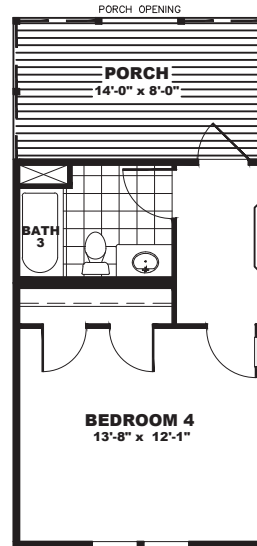

MANOR HILL COLLECTION

SMH32743AH

CHARLESTON

32 X 74 | 2220 SQ. FT. | 3 BEDROOM 2 BATHROOM

MANOR HILL

COLLECTION

PLAN OPTIONS

HOME THEATER OPT 1

HOME THEATER OPT 2

PORCH OPT 1

PORCH OPT 2

MASTER SUITE #2

ACTIVITY ROOM OPT 1

ACTIVITY ROOM OPT 2

ACTIVITY ROOM OPT 3

OPT HOBBY ROOM

OPT. 5TH BED IPO B
1/2 ACTIVITY ROOM OPTS

MANOR HILL

COLLECTION

PLAN OPTIONS

MASTER BATH OPT #1

MASTER BATH OPT #2

UTILITY ROOM OPT 3

OPT 72" SHOWER