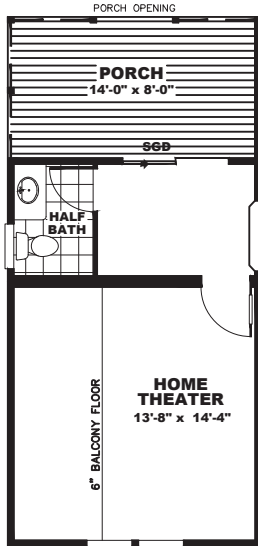

MANOR HILL COLLECTION

SMH32743AH

CHARLESTON

32 X 74 | 2220 SQ. FT. | 3 BEDROOM 2 BATHROOM

MANOR HILL

COLLECTION

PLAN OPTIONS

HOME THEATER OPT 1

HOME THEATER OPT 2

PORCH OPT 1

PORCH OPT 2

MASTER SUITE #2

ACTIVITY ROOM OPT 1

ACTIVITY ROOM OPT 2

ACTIVITY ROOM OPT 3

OPT HOBBY ROOM

OPT. 5TH BED IPO B
1/2 ACTIVITY ROOM OPTS

MANOR HILL

COLLECTION

PLAN OPTIONS

MASTER BATH OPT #1

MASTER BATH OPT #2

UTILITY ROOM OPT 3

OPT 72" SHOWER