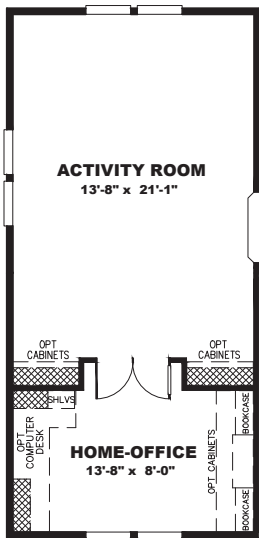

MANOR HILL COLLECTION

SMH32743AH

CHARLESTON

32 X 74 | 2220 SQ. FT. | 3 BEDROOM 2 BATHROOM

MANOR HILL

COLLECTION

PLAN OPTIONS

HOME THEATER OPT 1

HOME THEATER OPT 2

PORCH OPT 1

PORCH OPT 2

MASTER SUITE #2

ACTIVITY ROOM OPT 1

ACTIVITY ROOM OPT 2

ACTIVITY ROOM OPT 3

OPT HOBBY ROOM

OPT. 5TH BED IPO B
1/2 ACTIVITY ROOM OPTS

MANOR HILL

COLLECTION

PLAN OPTIONS

MASTER BATH OPT #1

MASTER BATH OPT #2

UTILITY ROOM OPT 3

OPT 72" SHOWER