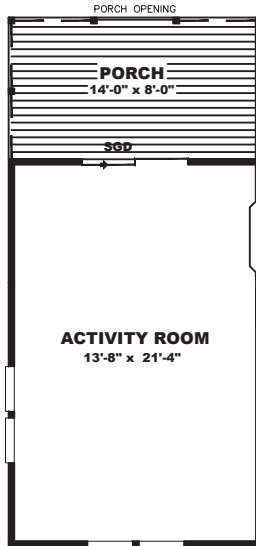

MANOR HILL COLLECTION

SMH32743AH

CHARLESTON

32 X 74 | 2220 SQ. FT. | 3 BEDROOM 2 BATHROOM

MANOR HILL

COLLECTION

PLAN OPTIONS

HOME THEATER OPT 1

HOME THEATER OPT 2

PORCH OPT 1

PORCH OPT 2

MASTER SUITE #2

ACTIVITY ROOM OPT 1

ACTIVITY ROOM OPT 2

ACTIVITY ROOM OPT 3

OPT HOBBY ROOM

OPT. 5TH BED IPO B
1/2 ACTIVITY ROOM OPTS

MANOR HILL

COLLECTION

PLAN OPTIONS

MASTER BATH OPT #1

MASTER BATH OPT #2

UTILITY ROOM OPT 3

OPT 72" SHOWER