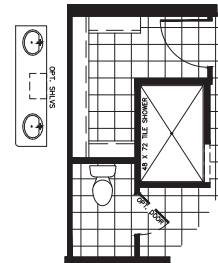

MANOR HILL COLLECTION

SMH32743AH

CHARLESTON

32 X 74 | 2220 SQ. FT. | 3 BEDROOM 2 BATHROOM

MANOR HILL

COLLECTION

PLAN OPTIONS

HOME THEATER OPT 1

HOME THEATER OPT 2

PORCH OPT 1

PORCH OPT 2

MASTER SUITE #2

ACTIVITY ROOM OPT 1

ACTIVITY ROOM OPT 2

ACTIVITY ROOM OPT 3

OPT HOBBY ROOM

OPT. 5TH BED IPO B
1/2 ACTIVITY ROOM OPTS

MANOR HILL

COLLECTION

PLAN OPTIONS

MASTER BATH OPT #1

MASTER BATH OPT #2

UTILITY ROOM OPT 3

OPT 72" SHOWER