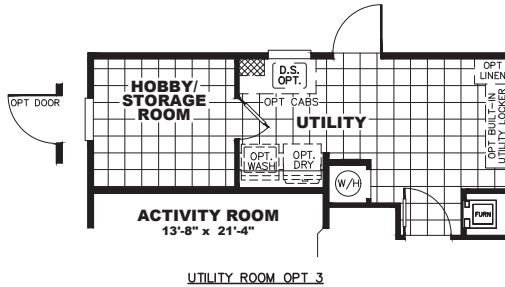

OPT. 5TH BED IPO B
1/2 ACTIVITY ROOM OPTS

MANOR HILL

COLLECTION

PLAN OPTIONS

MASTER BATH OPT #1

MASTER BATH OPT #2

UTILITY ROOM OPT 3

OPT 72" SHOWER