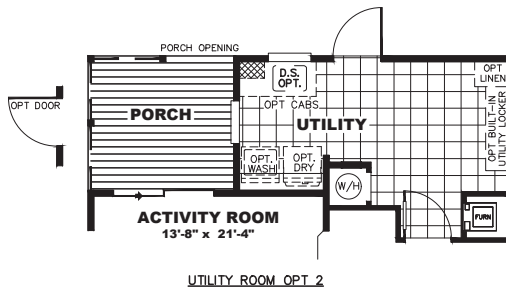

MANOR HILL COLLECTION

SMH32743AH

CHARLESTON

32 X 74 | 2220 SQ. FT. | 3 BEDROOM 2 BATHROOM

MANOR HILL

COLLECTION

PLAN OPTIONS

HOME THEATER OPT 1

HOME THEATER OPT 2

PORCH OPT 1

PORCH OPT 2

MASTER SUITE #2

ACTIVITY ROOM OPT 1

ACTIVITY ROOM OPT 2

ACTIVITY ROOM OPT 3

OPT HOBBY ROOM

OPT. 5TH BED IPO B
1/2 ACTIVITY ROOM OPTS

MANOR HILL

COLLECTION

PLAN OPTIONS

MASTER BATH OPT #1

MASTER BATH OPT #2

UTILITY ROOM OPT 3

OPT 72" SHOWER