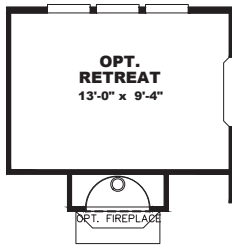

MANOR HILL COLLECTION

SMH32743AH

CHARLESTON

32 X 74 | 2220 SQ. FT. | 3 BEDROOM 2 BATHROOM

MANOR HILL

COLLECTION

PLAN OPTIONS

HOME THEATER OPT 1

HOME THEATER OPT 2

PORCH OPT 1

PORCH OPT 2

MASTER SUITE #2

ACTIVITY ROOM OPT 1

ACTIVITY ROOM OPT 2

ACTIVITY ROOM OPT 3

OPT HOBBY ROOM

OPT. 5TH BED IPO B
1/2 ACTIVITY ROOM OPTS

MANOR HILL

COLLECTION

PLAN OPTIONS

MASTER BATH OPT #1

MASTER BATH OPT #2

UTILITY ROOM OPT 3

OPT 72" SHOWER