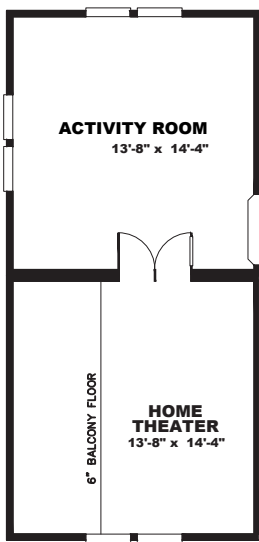

MANOR HILL COLLECTION

SMH32743AH

CHARLESTON

32 X 74 | 2220 SQ. FT. | 3 BEDROOM 2 BATHROOM

MANOR HILL

COLLECTION

PLAN OPTIONS

HOME THEATER OPT 1

HOME THEATER OPT 2

PORCH OPT 1

PORCH OPT 2

MASTER SUITE #2

ACTIVITY ROOM OPT 1

ACTIVITY ROOM OPT 2

ACTIVITY ROOM OPT 3

OPT HOBBY ROOM

OPT. 5TH BED IPO B
1/2 ACTIVITY ROOM OPTS

MANOR HILL

COLLECTION

PLAN OPTIONS

MASTER BATH OPT #1

MASTER BATH OPT #2

UTILITY ROOM OPT 3

OPT 72" SHOWER