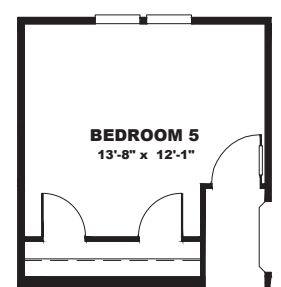

MANOR HILL COLLECTION

SMH32743AH

CHARLESTON

32 X 74 | 2220 SQ. FT. | 3 BEDROOM 2 BATHROOM

MANOR HILL

COLLECTION

PLAN OPTIONS

HOME THEATER OPT 1

OPT. 5TH BED IPO B
1/2 ACTIVITY ROOM OPTS

MANOR HILL

COLLECTION

PLAN OPTIONS

MASTER BATH OPT #1

MASTER BATH OPT #2

UTILITY ROOM OPT 3

OPT 72" SHOWER