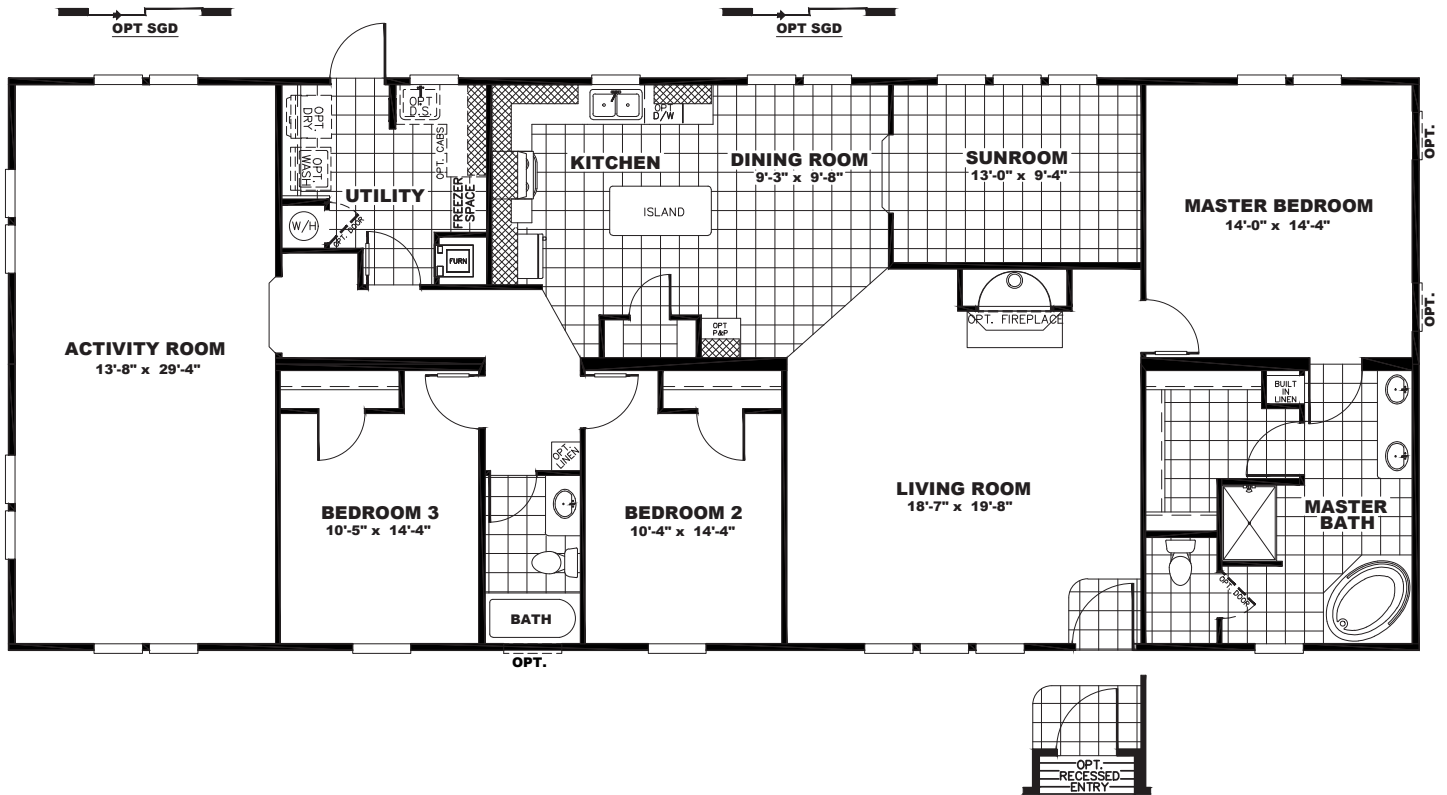

MANOR HILL COLLECTION

SMH32743AH

CHARLESTON

32 X 74 | 2220 SQ. FT. | 3 BEDROOM 2 BATHROOM

MANOR HILL

COLLECTION

PLAN OPTIONS

HOME THEATER OPT 1

HOME THEATER OPT 2

PORCH OPT 1

PORCH OPT 2

MASTER SUITE #2

ACTIVITY ROOM OPT 1

ACTIVITY ROOM OPT 2

ACTIVITY ROOM OPT 3

OPT HOBBY ROOM

OPT. 5TH BED IPO B
1/2 ACTIVITY ROOM OPTS

MANOR HILL

COLLECTION

PLAN OPTIONS

MASTER BATH OPT #1

MASTER BATH OPT #2

UTILITY ROOM OPT 3

OPT 72" SHOWER