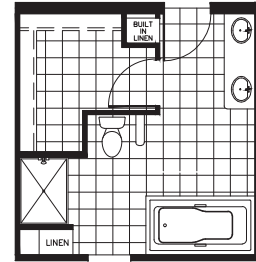

MANOR HILL COLLECTION

SMH32743AH

CHARLESTON

32 X 74 | 2220 SQ. FT. | 3 BEDROOM 2 BATHROOM

MANOR HILL

COLLECTION

PLAN OPTIONS

HOME THEATER OPT 1

HOME THEATER OPT 2

PORCH OPT 1

PORCH OPT 2

MASTER SUITE #2

ACTIVITY ROOM OPT 1

ACTIVITY ROOM OPT 2

ACTIVITY ROOM OPT 3

OPT HOBBY ROOM

OPT. 5TH BED IPO B
1/2 ACTIVITY ROOM OPTS

MANOR HILL

COLLECTION

PLAN OPTIONS

MASTER BATH OPT #1

MASTER BATH OPT #2

UTILITY ROOM OPT 3

OPT 72" SHOWER