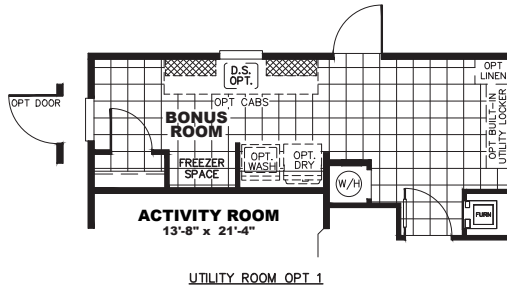

MANOR HILL COLLECTION

SMH32743AH

CHARLESTON

32 X 74 | 2220 SQ. FT. | 3 BEDROOM 2 BATHROOM

MANOR HILL

COLLECTION

PLAN OPTIONS

HOME THEATER OPT 1

HOME THEATER OPT 2

PORCH OPT 1

PORCH OPT 2

MASTER SUITE #2

ACTIVITY ROOM OPT 1

ACTIVITY ROOM OPT 2

ACTIVITY ROOM OPT 3

OPT HOBBY ROOM

OPT. 5TH BED IPO B
1/2 ACTIVITY ROOM OPTS

MANOR HILL

COLLECTION

PLAN OPTIONS

MASTER BATH OPT #1

MASTER BATH OPT #2

UTILITY ROOM OPT 3

OPT 72" SHOWER