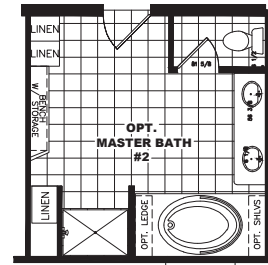

OPT. 5TH BED IPO B
1/2 ACTIVITY ROOM OPTS

MANOR HILL

COLLECTION

PLAN OPTIONS

MASTER BATH OPT #1

MASTER BATH OPT #2

UTILITY ROOM OPT 3

OPT 72" SHOWER