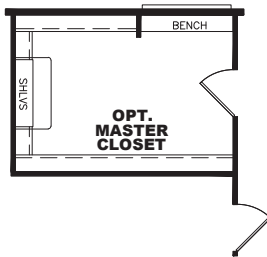

OPT. 5TH BED IPO B
1/2 ACTIVITY ROOM OPTS

MANOR HILL

COLLECTION

PLAN OPTIONS

MASTER BATH OPT #1

MASTER BATH OPT #2

UTILITY ROOM OPT 3

OPT 72" SHOWER