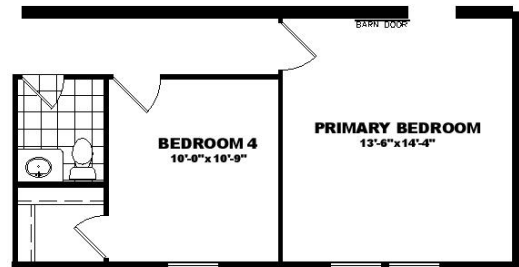

Farmhouse

COLLECTION

LilyMae

FRM3268

32 X 68 | 1875 SQ. FT. | 3 BEDROOM 2 BATHROOM

OPT. 1/2 BATH

WACO II

Farmhouse