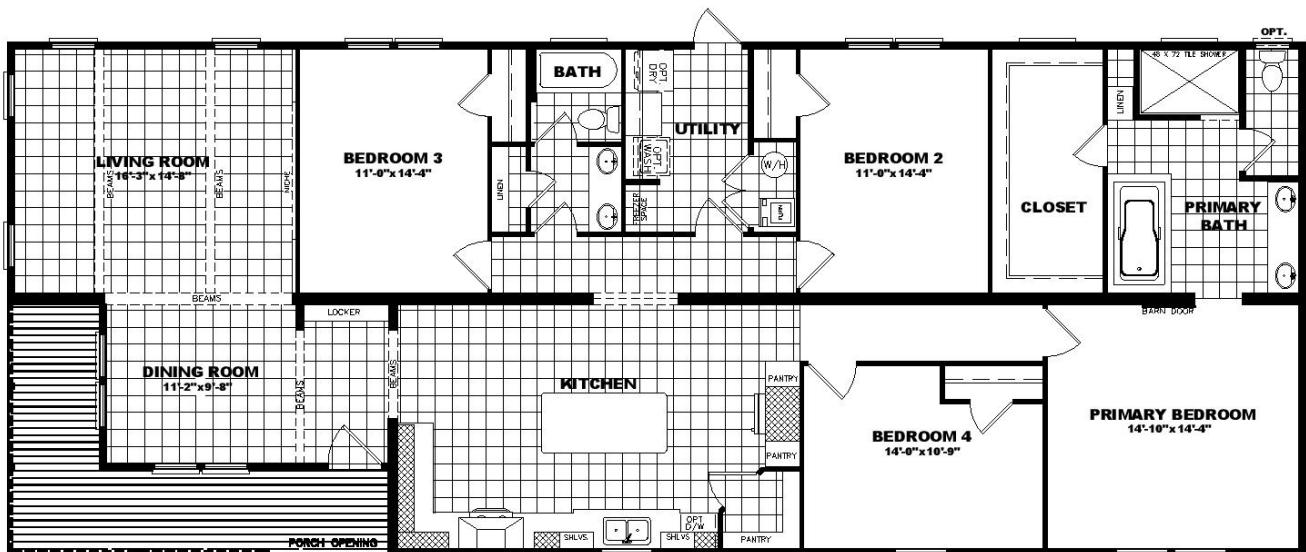

Farmhouse

COLLECTION

LilyMae

FRM3268

32 X 68 | 1875 SQ. FT. | 3 BEDROOM 2 BATHROOM

OPT. 1/2 BATH

WACO II

Farmhouse

Structural

- 8 1/2' Sidewall Height - Flat Ceilings
- Double 2x4 Marriage Walls
- Unitized Construction
- Water Shut-Offs Throughout
- Exterior GFI Receptacle (1)
- 19/32" OSB Floor Decking
- 2x4 Exterior Walls - 16" O.C.
- 2x6 Floor Joists - 16" O.C.

Bathrooms

- 4872 Tile Shower in Master Bath
- Bathroom Towel and Tissue Holders
- Square China Bath Sinks with Overflow
- Elongated Toilets
- Recessed Can Lights Over Vanity
- Arched Shower Rod With Curtain
- Metal Frame Mirrors - Both Baths
- Ship Lap Behind Mbath Vanity
- 72" Deluxe Soaker Tub