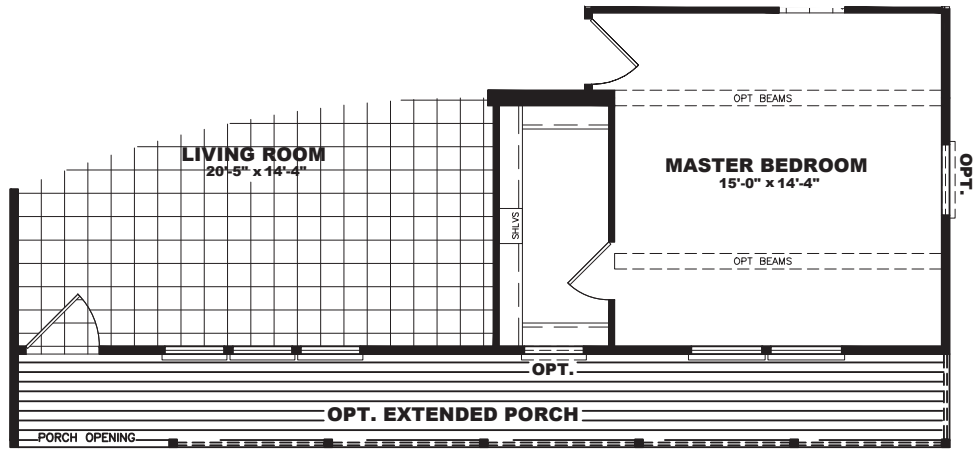

MANOR HILL

COLLECTION

PLAN OPTIONS