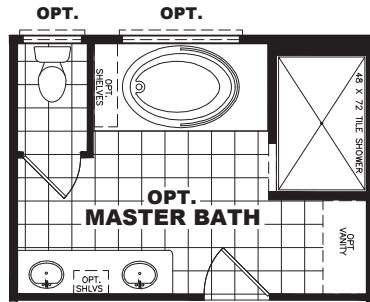

MANOR HILL

COLLECTION

PLAN OPTIONS