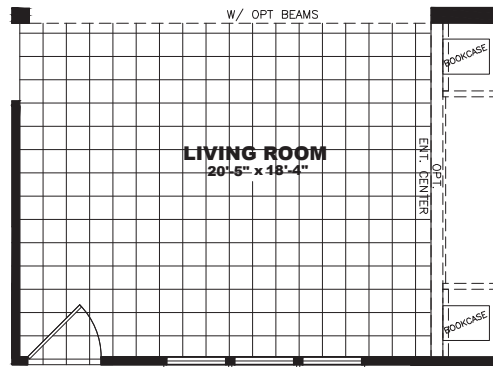

MANOR HILL

COLLECTION

PLAN OPTIONS