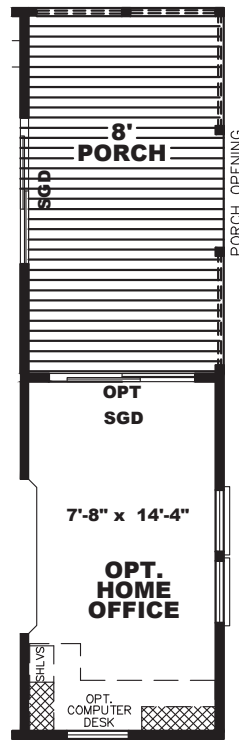

DEVELOPER

COLLECTION

PLAN OPTIONS