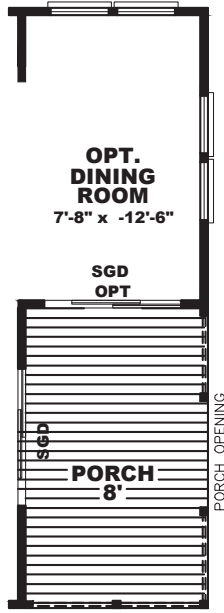

DEVELOPER COLLECTION

THE HOGAN 28

DEV28443AH

28 X 44 | 1159 SQ. FT. | 3 BEDROOM 2 BATHROOM

DEVELOPER

COLLECTION

THE HOGAN 28

PLAN OPTIONS

STRUCTURAL

- 8 1/2' Sidewall Height - Flat Ceilings
- Double 2x4 Marriage Walls
- Unitized Construction
- Water Shut-Offs Throughout
- Exterior GFI Receptacle (1)
- 19/32" OSB Floor Decking
- 2x4 Exterior Walls - 16" O.C.
- 2x6 Floor Joists - 16" O.C.