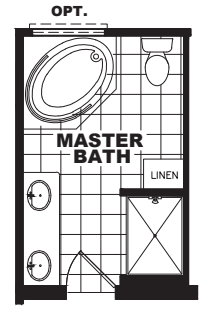

MASTER BATH OPT#2