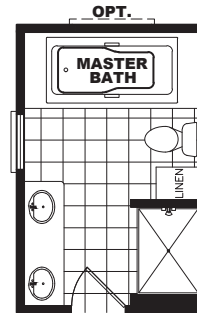

DEVELOPER COLLECTION

THE HOGAN 28

DEV28443AH

28 X 44 | 1159 SQ. FT. | 3 BEDROOM 2 BATHROOM

DEVELOPER

COLLECTION

THE HOGAN 28

PLAN OPTIONS