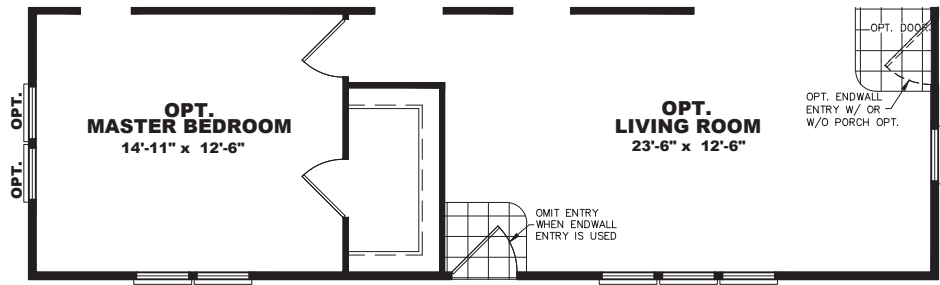

DEVELOPER COLLECTION

THE HOGAN 28

DEV28443AH

28 X 44 | 1159 SQ. FT. | 3 BEDROOM 2 BATHROOM

DEVELOPER

COLLECTION

THE HOGAN 28

PLAN OPTIONS