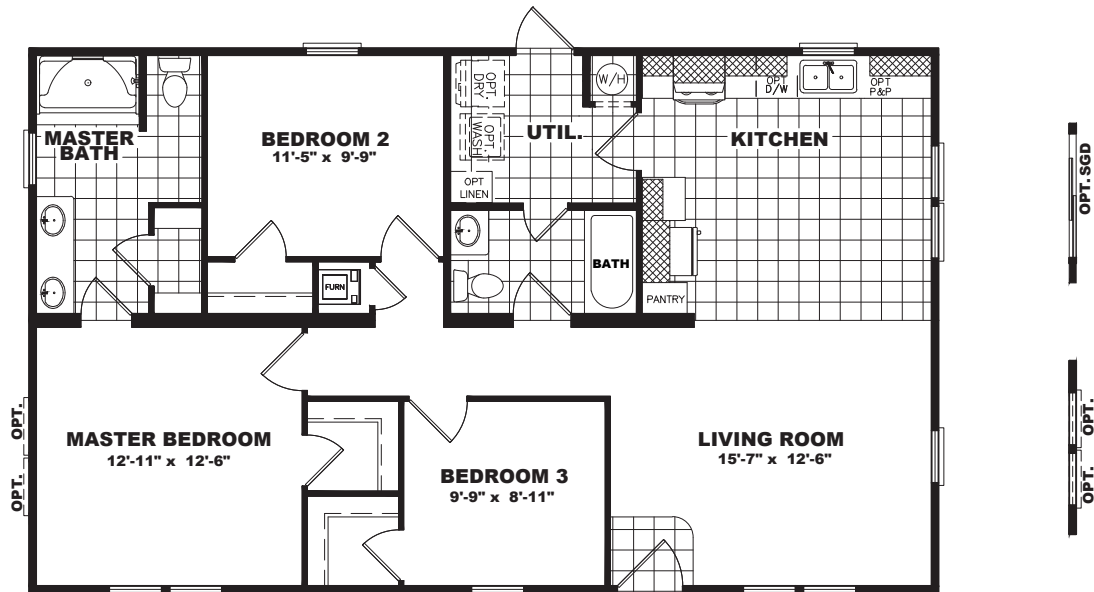

DEVELOPER COLLECTION

THE HOGAN 28

DEV28443AH

28 X 44 | 1159 SQ. FT. | 3 BEDROOM 2 BATHROOM

DEVELOPER

COLLECTION

THE HOGAN 28

PLAN OPTIONS

STRUCTURAL

- 8 1/2' Sidewall Height - Flat Ceilings
- Double 2x4 Marriage Walls
- Unitized Construction
- Water Shut-Offs Throughout
- Exterior GFI Receptacle (1)
- 19/32" OSB Floor Decking
- 2x4 Exterior Walls - 16" O.C.
- 2x6 Floor Joists - 16" O.C.