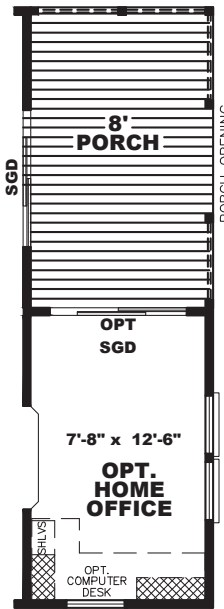

DEVELOPER

COLLECTION

THE HOGAN 28

PLAN OPTIONS