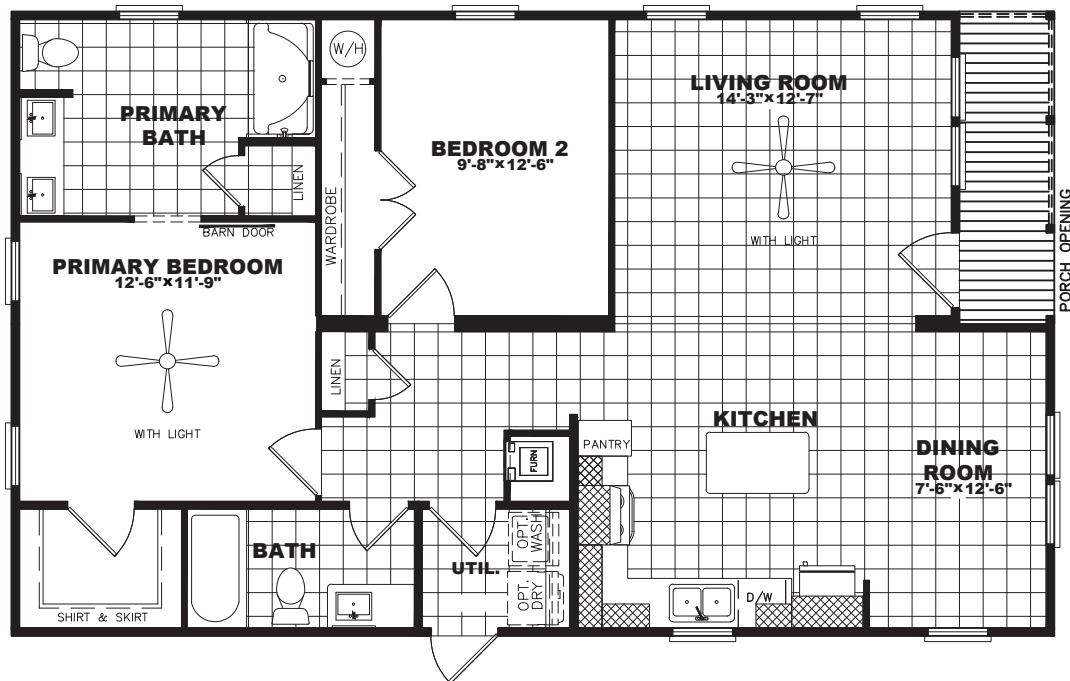

*Developer*  
SERIES

**WOODLANDS | DEV28442D**

Sq. Ft. **1,106**

Base Size **28 X 44**

Bedrooms **2**

Bathrooms **2**

## Select Standard Features

- Drywall Throughout Home
- Lino In The Living Room
- Stainless Steel Appliances
- Smart Panel Exterior
- Ceiling Fan In Living Room And Primary Bedroom
- 5" Trim In The Main Living Areas
- Overhead Air
- Energy Star Certified (R-22-13-33 Insulation)
- Radiant Barrier Roof Decking
- Exterior Faucets & Receptacles Front And Rear
- Recessed LED Can Lighting Throughout Home
- 8 ½ " Flat Ceilings