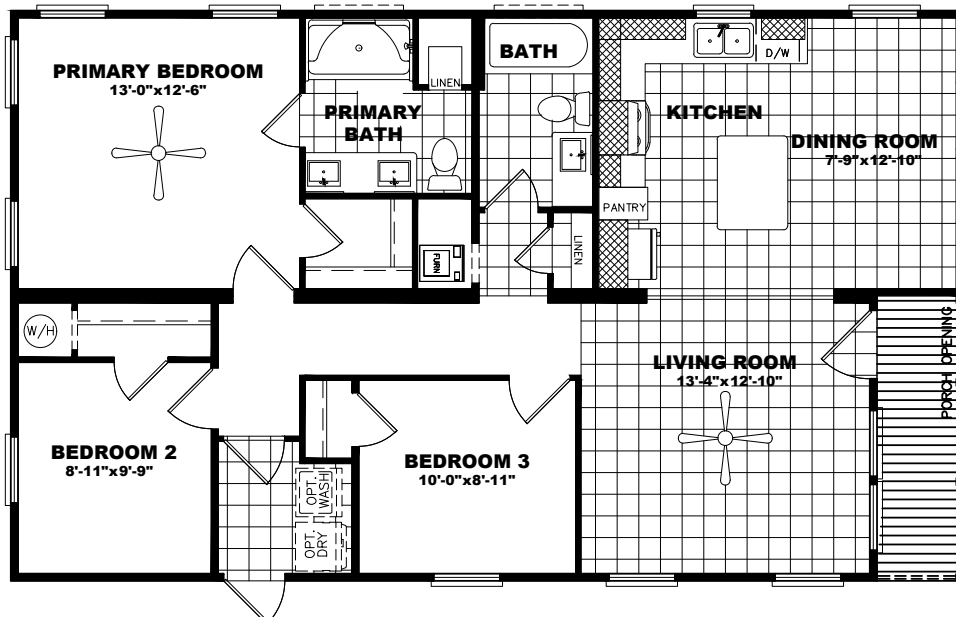

*Developer*  
SERIES

**OAKMONT | DEV28443E**

Sq. Ft. **1,106**

Base Size **28 X 44**

Bedrooms **3**

Bathrooms **2**

## Select Standard Features

- Drywall Throughout Home
- 8 ½ " Flat Ceilings
- Lino In The Living Room
- Stainless Steel Appliances
- 5" Trim In The Main Living Areas
- Smart Panel Exterior
- Overhead Air
- Ceiling Fan In Living Room and Primary Bedroom
- Energy Star Certified (R-22-13-33 Insulation)
- Radiant Barrier Roof Decking
- Exterior Faucets & Receptacles Front And Rear
- Recessed LED Can Lighting Throughout Home
- 30 year architectural shingles
- R22-13-40 insulation

**Waco II**