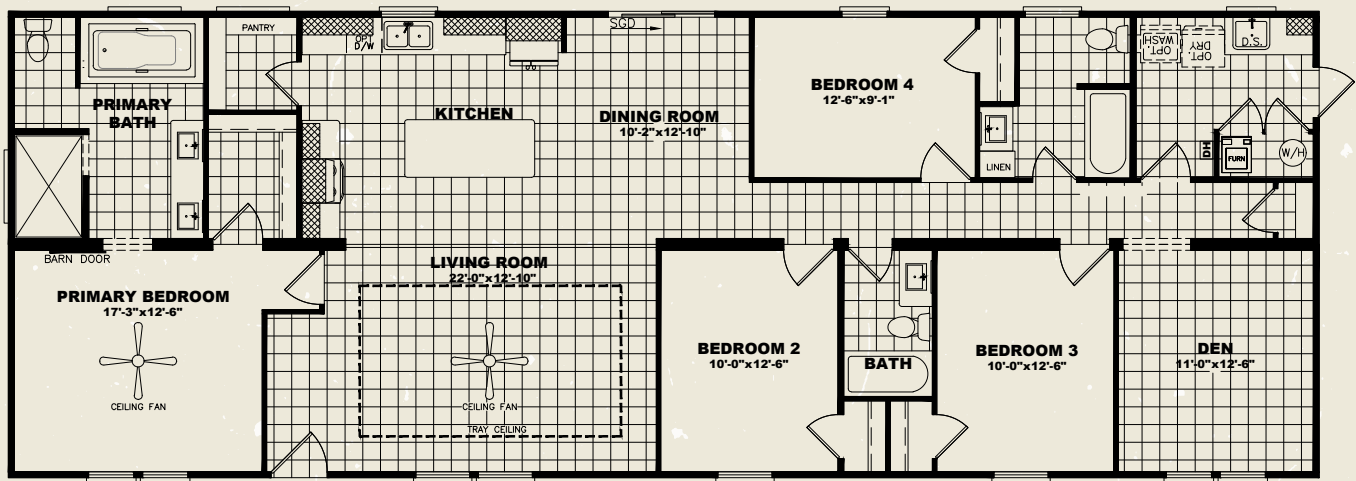

## Fuji

SAP28744A

SQ. FT. **1,949**

BED **4**

BASE SIZE **28 X 74**

BATH **3**

## Signature Features

- Drywall throughout home
- 8 ½' ceilings
- Tray ceiling with beams in living room
- 4'x6' tile shower with Pfister rain shower head
- Solid surface kitchen countertops
- Free-standing tub with floating shelves
- Barn doors
- Overhead air ducts