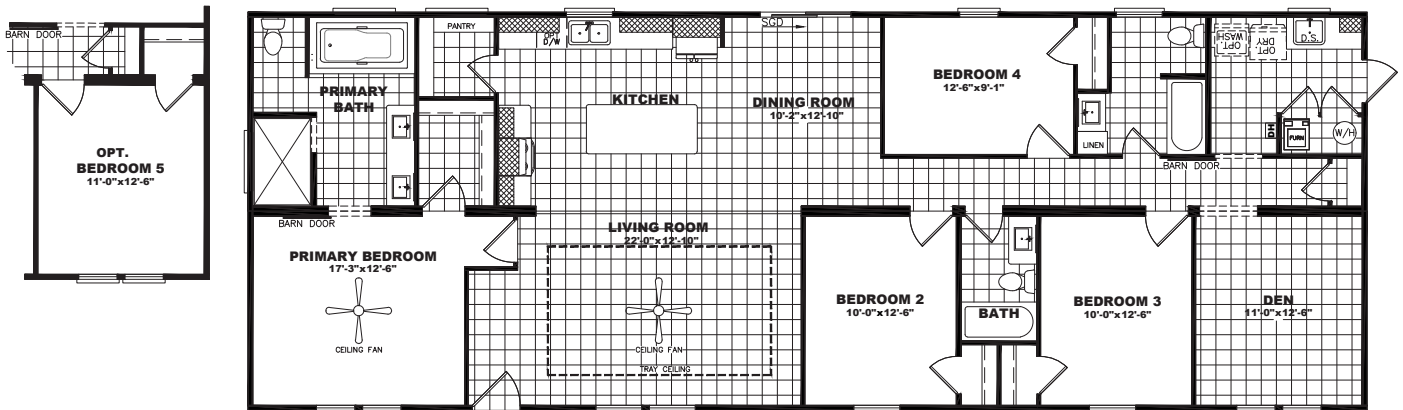

# ORDER FORM

RETAIL CENTER

CUSTOMER NAME / CUSTOMER COUNTY

**FUJI | SAP28744A | 28 X 74 | 2,072 SQ. FT. | 4 OR 5 BED 3 BATH**

## AVAILABLE OPTIONS

- 2x6 Walls .....
- Wind Zone 2 .....
- Solid Surface Island .....
- Ceiling Fan .....
- Electric Fireplace w/wood slats .....
- Stone Fireplace .....
- Prep for TV .....
- Cable Jacks .....
- Optional 5th bedroom .....
- Lino .....
- Shower Tower .....
- Gas Range .....
- AC Disconnect .....
- Wire and Brace for ceiling fan .....
- Garbage Disposal .....
- Cabinet over commode .....
- 60" Fiberglass Shower Secondary Baths .....