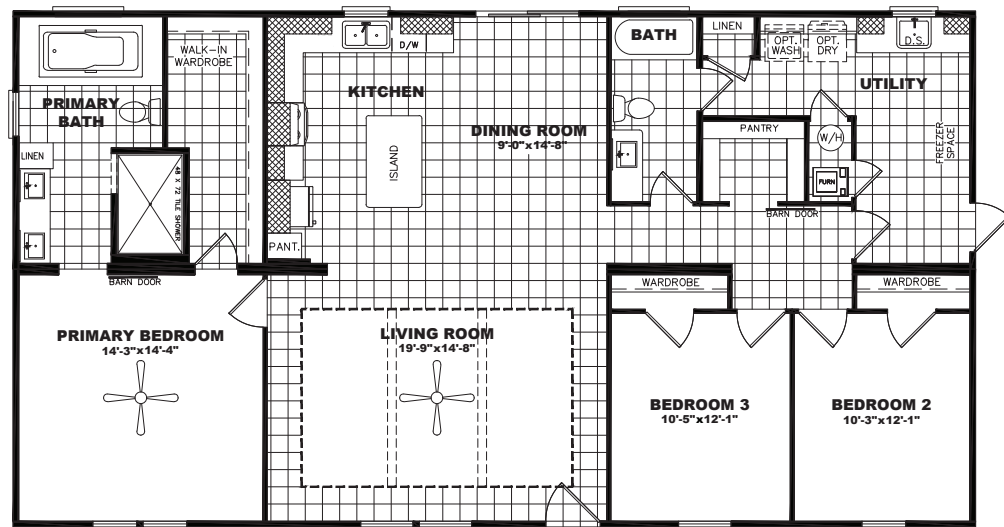

ALPINE

ORDER FORM

RETAIL CENTER

CUSTOMER NAME / CUSTOMER COUNTY

EL CAPITAN | SAP32563A | 32 X 56 | 1,680 SQ. FT. | 3 BED 2 BATH

AVAILABLE OPTIONS

- 2x6 Walls
- Wind Zone 2
- Solid Surface Island
- Ceiling Fan
- Electric Fireplace w/Wood Slats
- Stone Fireplace
- Prep for TV
- Cable Jacks
- Lino
- Shower Tower
- Gas Range
- AC Disconnect
- Wire and Brace for Ceiling Fan
- Garbage Disposal
- Cabinet Over Commode
- Metal Roof

- 30# Roof Snow Load
- 40# Roof Snow Load

GRANITE COLOR OPTIONS

- Luna Pearl Black Pearl White Quartz

INTERIOR DÉCOR PACKAGE

- Divine Onyx Pecan

EXTERIOR COLOR PACKAGE

- Waterloo Acacia Haze
- Summitt Colonnade